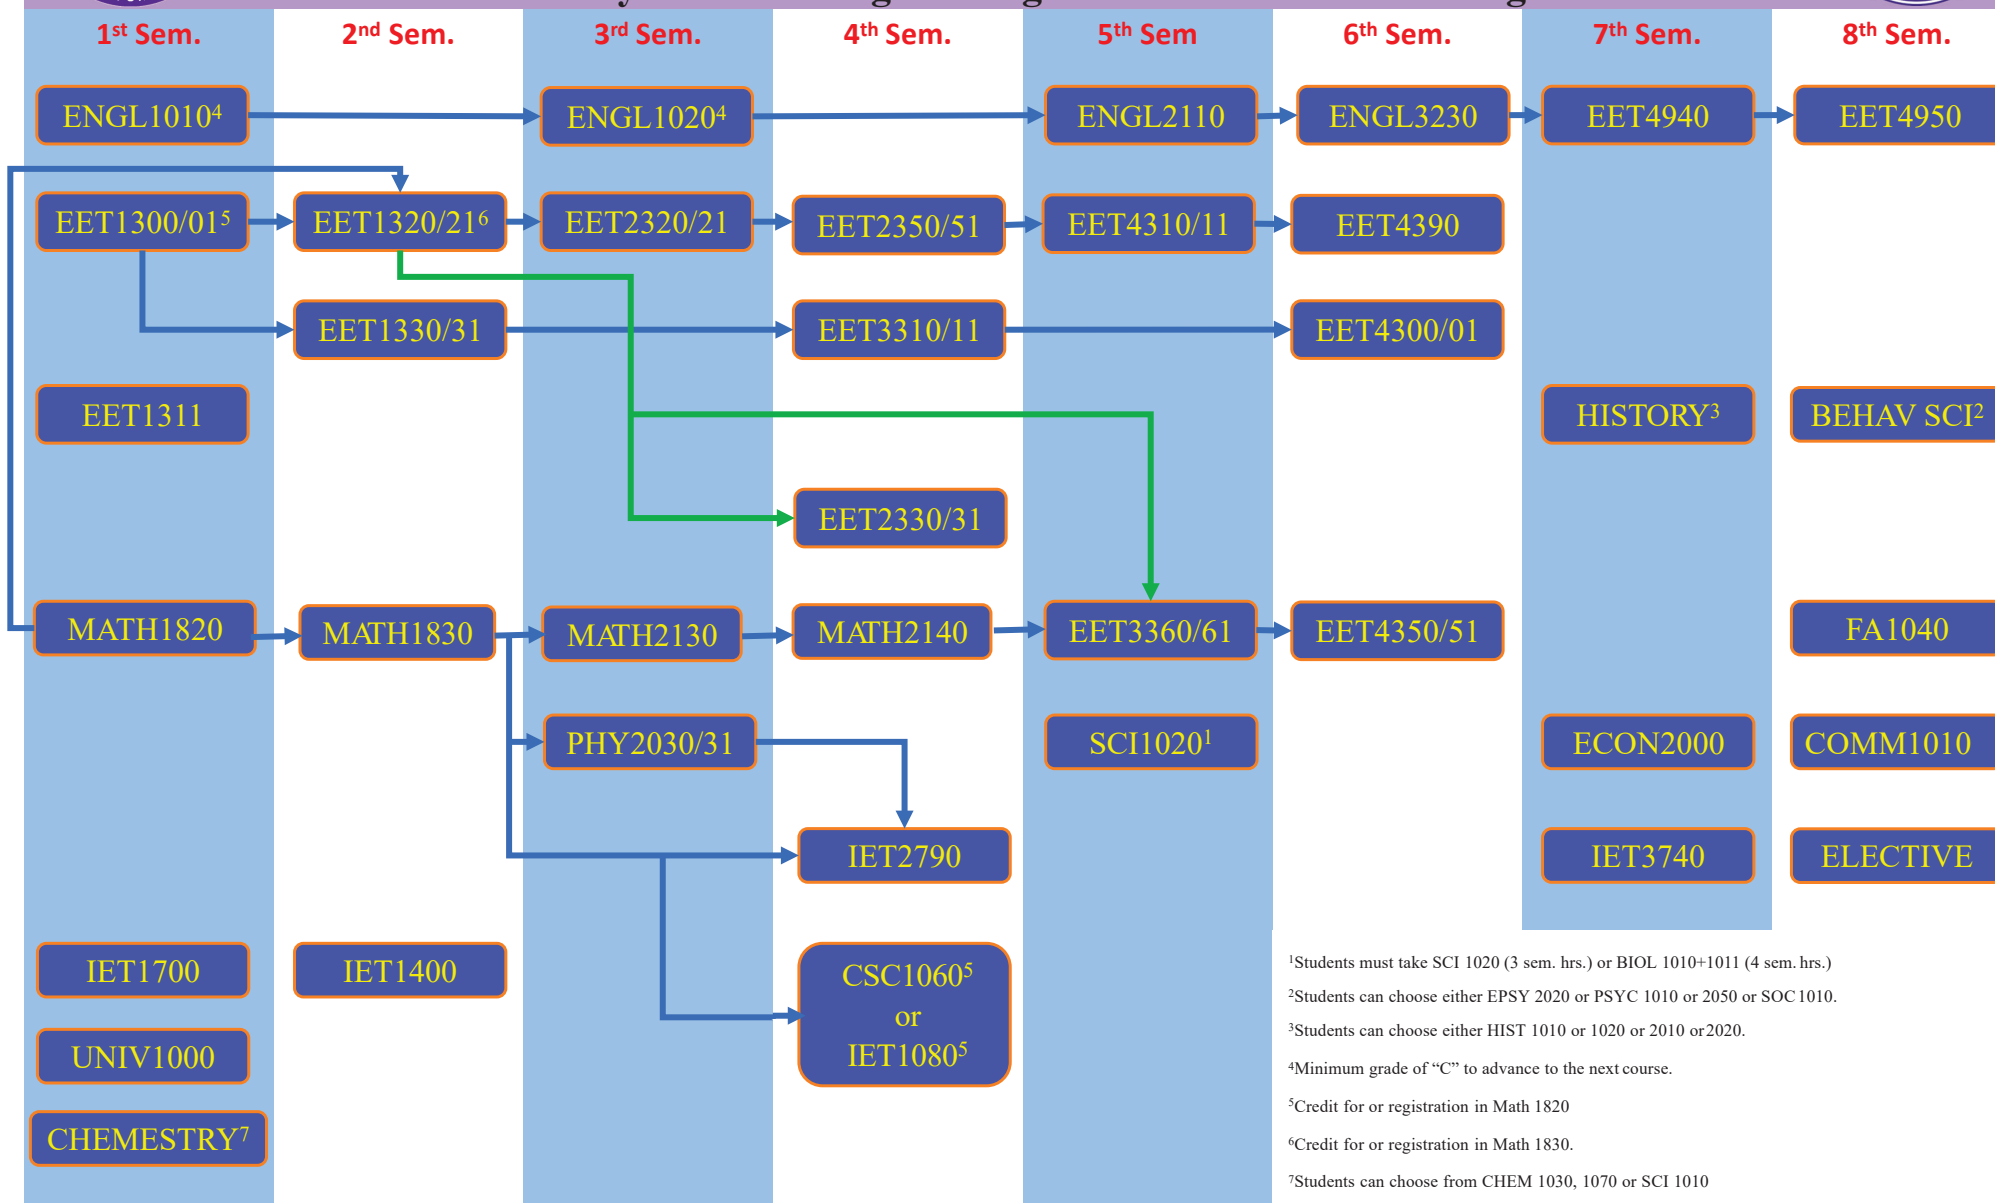

Electronics Engineering Technology (BS in EET - 141A)  
Semester by Semester Degree Progression Flowchart: Catalog 2024-2025

<sup>1</sup>Students must take SCI 1020 (3 sem. hrs.) or BIOL 1010+1011 (4 sem. hrs.)  
<sup>2</sup>Students can choose either EPSY 2020 or PSYC 1010 or 2050 or SOC 1010.  
<sup>3</sup>Students can choose either HIST 1010 or 1020 or 2010 or 2020.  
<sup>4</sup>Minimum grade of "C" to advance to the next course.  
<sup>5</sup>Credit for or registration in Math 1820  
<sup>6</sup>Credit for or registration in Math 1830.  
<sup>7</sup>Students can choose from CHEM 1030, 1070 or SCI 1010