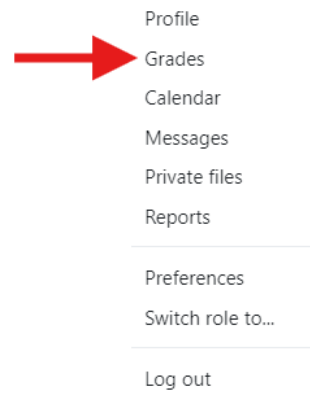

Viewing Grades

Log in to Moodle.

In the top right of the screen, locate your name and profile picture.

Using the dropdown menu beside your name, click on Grades.

Select the name of the course.

Vic the Demon Message