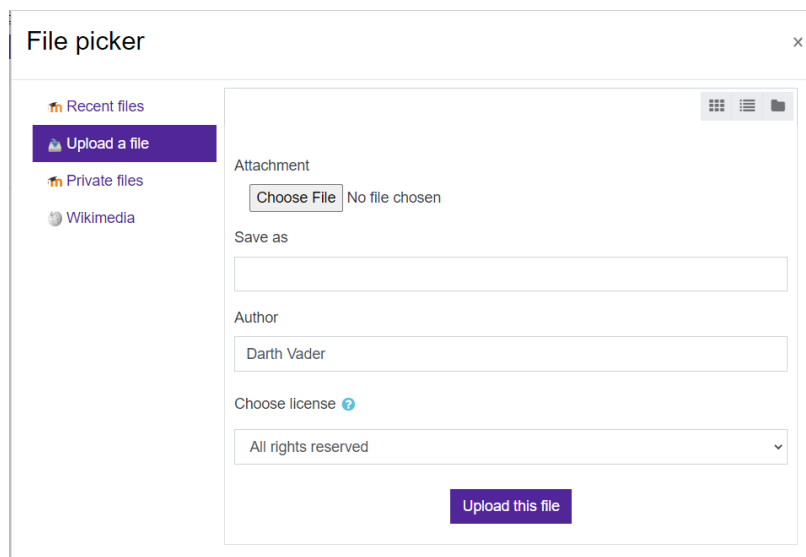

There are two ways to add a file in the file submission box.

1. Drag and drop your file into the designated area.
2. Use the Add button.

The file picker window will appear.

Click on the Choose File button.

Locate the file on your computer.

Highlight and click on Open.

Once the file is loaded in the file picker, you should see the name of the file next to the Choose File button.

Click on Upload this file.

Your file should now show in the file submission box.